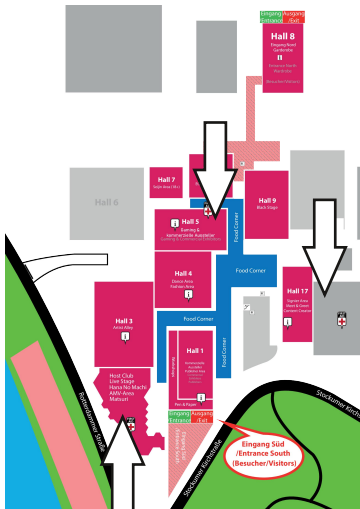

Always there for you

If you are not feeling well, you can always contact the nearest helper and ask where the first aid station is located.

Falls es Dir nicht gut gehen sollte

Unsere Sanitäter findest Du in Halle 16, Halle 5 und im EG des CCD Süd. Das Team steht Dir gerne und jederzeit zu Verfügung. Daher kannst Du, selbst wenn Du denkst, dass es „nichts wichtiges“ ist, kurz die Sanitäter um Rat fragen. Sollte es sich um einen Notfall handeln, kontaktiere am besten direkt einen Helfer oder Security-Mitarbeiter in der Nähe!

In case you are not feeling well

You will find our paramedics in Hall 16, Hall 5 and CCD Süd. The team is at your disposal at any time. Therefore, even if you think it's "nothing important", you can briefly ask the paramedics for advice. If it is an emergency, it is best to contact a helper or security staff in the area directly!

気分が悪くなったら

ホール 16,ホール 5,CCD Süd に救護室があり救急隊員がいます。いつでも利用可能です。緊急でないことでも、気軽に医療スタッフにご相談してください。緊急時には近くにいるボランティアスタッフまたはセキュリティスタッフに直接声をかけてください。

Luisa is here!

If you feel insecure, threatened or assaulted, contact a helper or security and ask if Luisa is there. You will then receive help and support!

Please make sure you always drink enough.