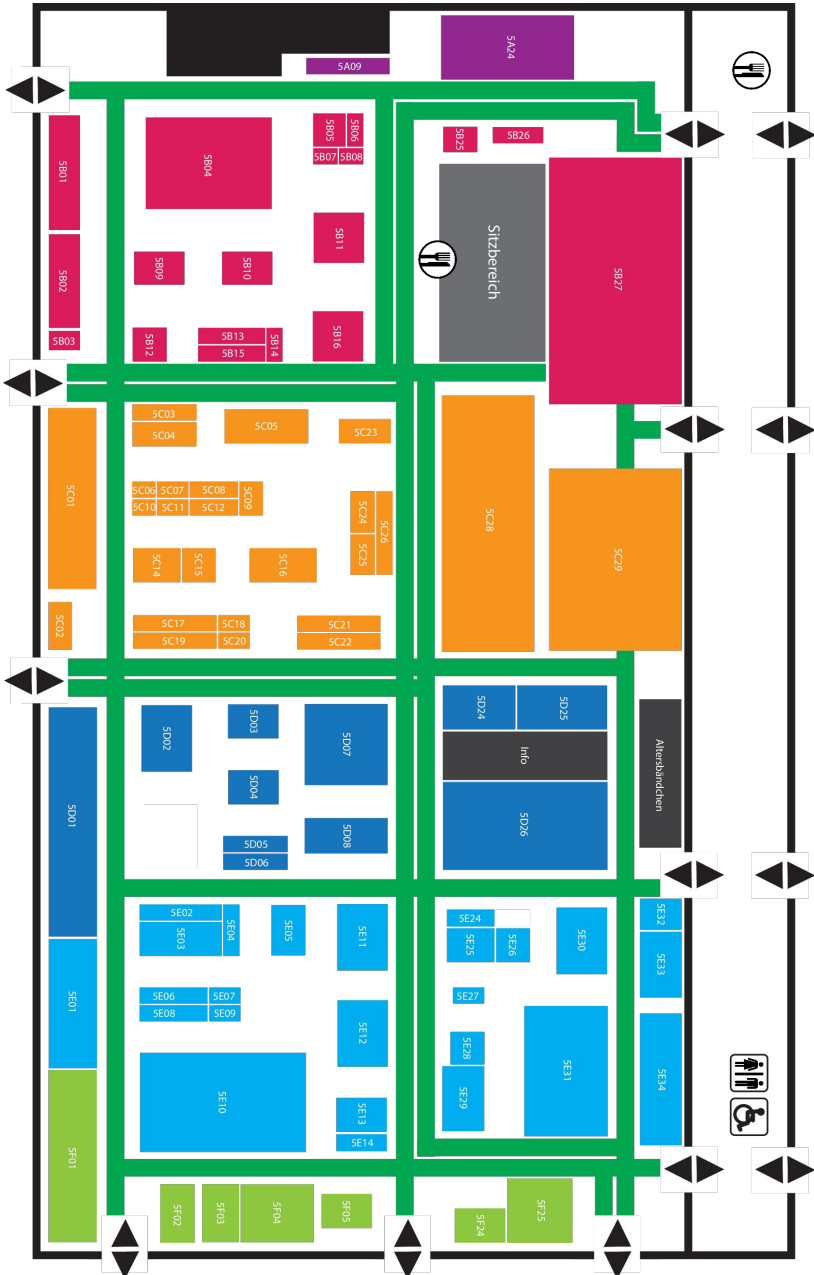

Hall 5 - Booths