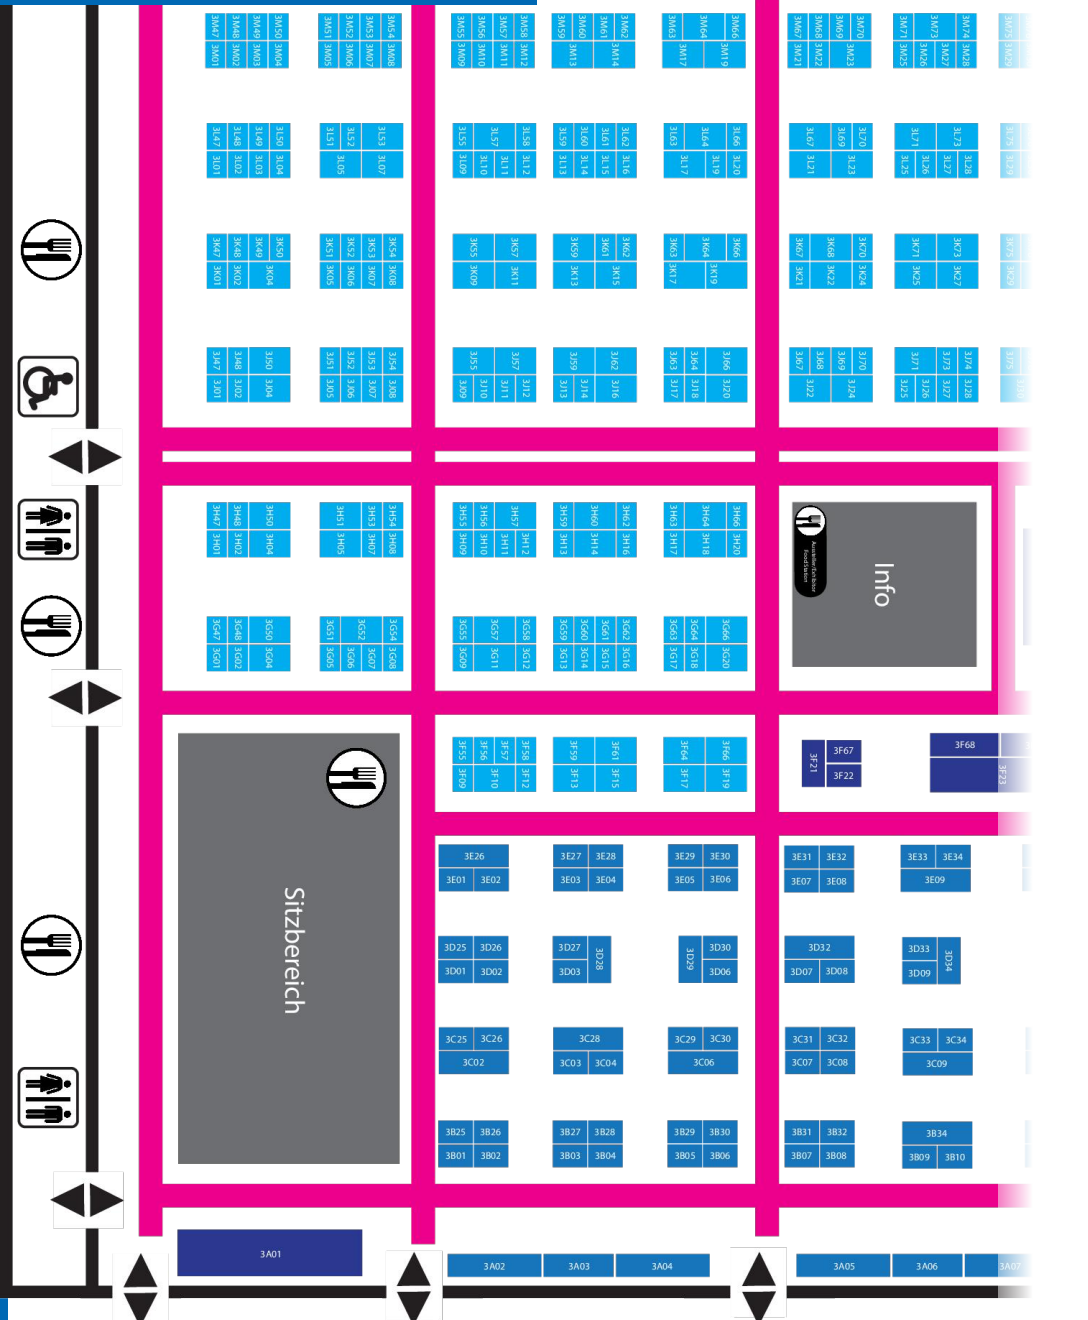

Hall 3

Sitzbereich