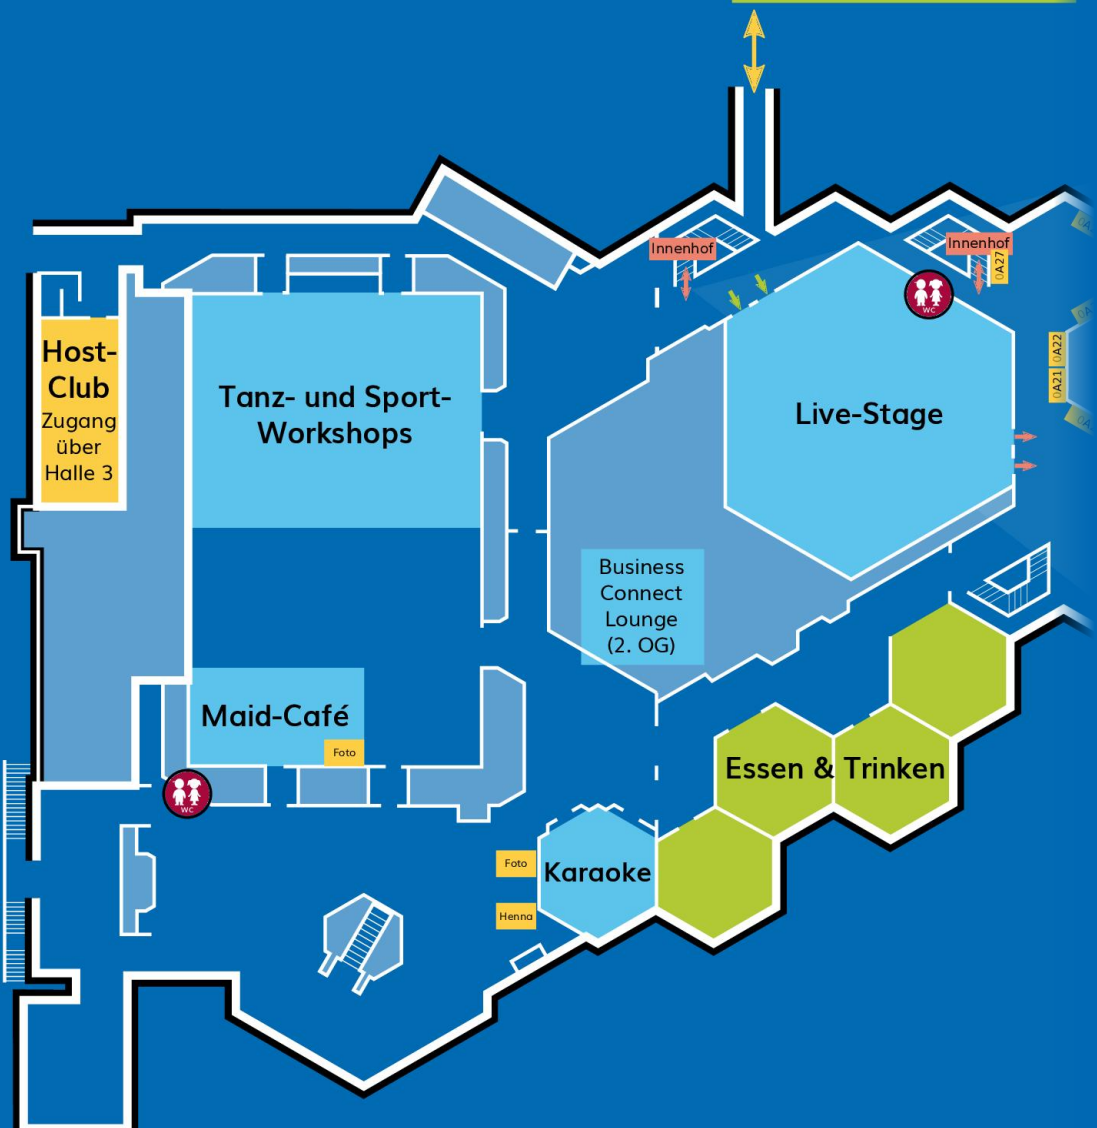

CCD Süd

Zu den
Workshopräumen,
Pen & Paper

Weitere Toiletten im Erdgeschoss