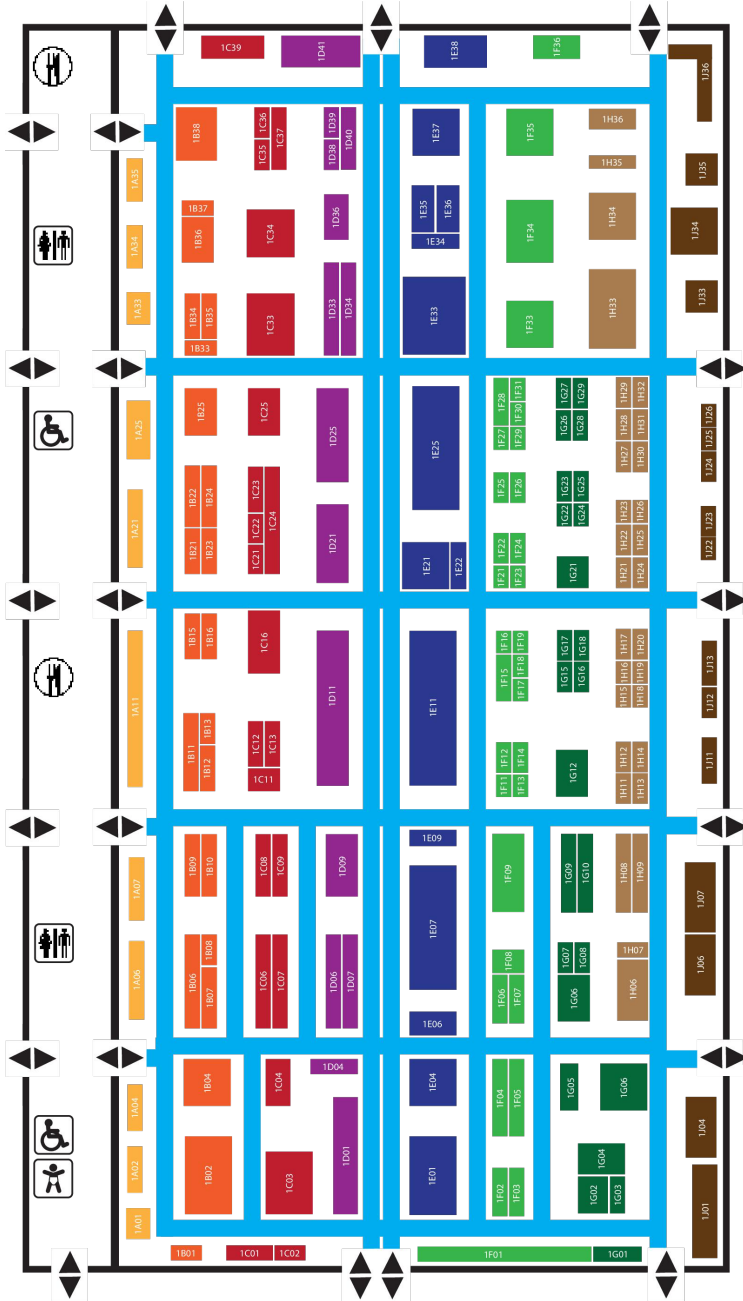

Hall 1 - Booths